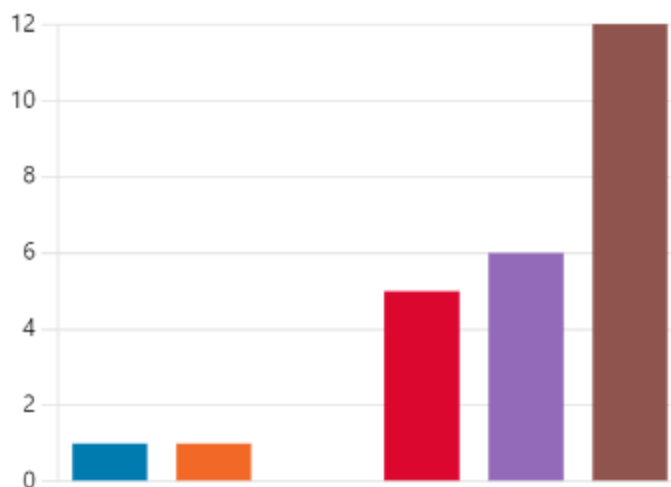

#### 4. How long has your cultural organization operated in South King County?

[More Details](#)

● 0-2 years	1
● 3-5 years	1
● 6-9 years	0
● 10-19 years	5
● 20-29 years	6
● 30+ years	12